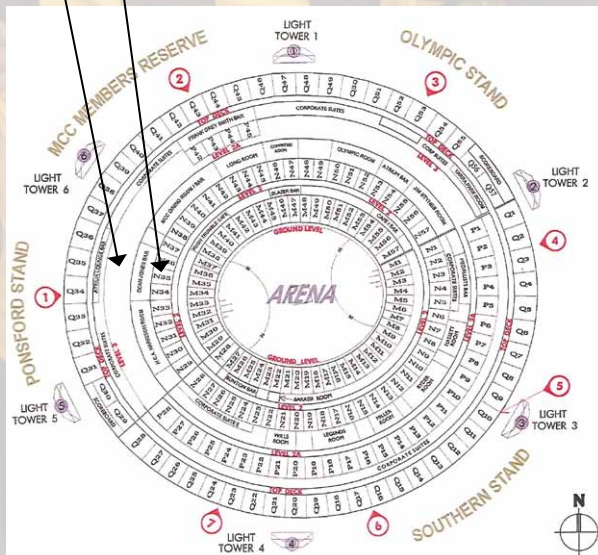

80 MATCH DAY RESERVE SEATING FOR HFC PP&OA FINANCIAL MEMBERS AT MCG HOME GAMES

80 Reserved Seats are available for 2011 MCG Home Matches (Home games excluding Collingwood games). These are at no cost to HFC PP&OA financial members but do not admit to the ground.

Bob Moore (HFC PP&OA Committee Member) will co-ordinate bookings and match day arrangements. Bookings should be made at least 7 days in advance of the game day that you wish to attend. Contact details for Bob Moore are:

(T) 9890 0271 (M) 0409 366 002 (E) rmoorsnr6@bigpond.com

PAST PLAYERS & OFFICIALS BAR PONSFORD STAND LEVEL 3

Enter gate 1. Take Lifts 1, 2, 3 to Level 3 and walk to room. If entering from another entrance gate you need to go to the Ponsford Stand Level 3

FROM THE PAST PLAYERS & OFFICIALS BAR TO SEATING IN N35

Go down the stairs from Level 3 to Level 2 and walk to N35

PAST PLAYERS SEATING N35 In the Ponsford Stand